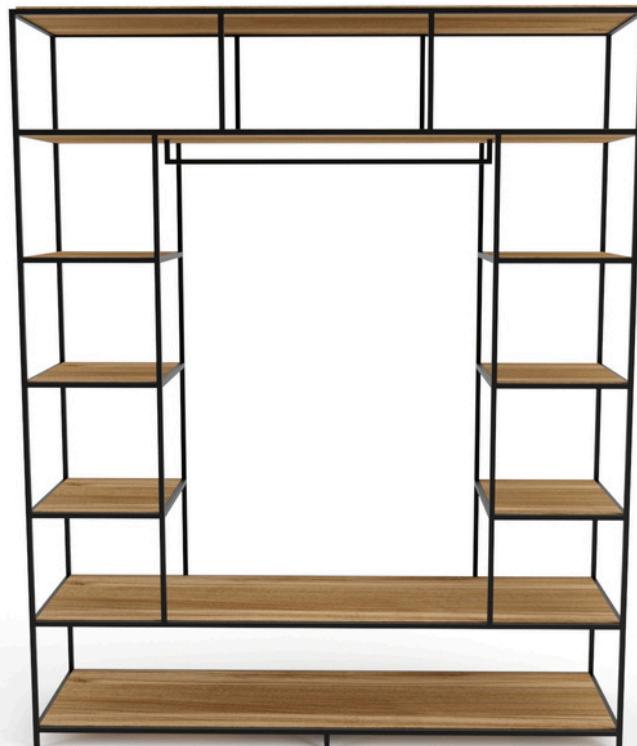

MARLEY OPEN CLOSET - SIDE DRAWERS

Code	Height	Width	Depth
stclos4	2080	1300	500
SA Pine	Blackwood	Ash	Oak
R9,990	R11,990	R12,990	R13,990

MARLEY OPEN CLOSET BOTTOM DRAWERS

Code	Height	Width	Depth
stclos5	2080	1100	500
SA Pine	Blackwood	Ash	Oak
R9,990	R11,990	R12,990	R13,990