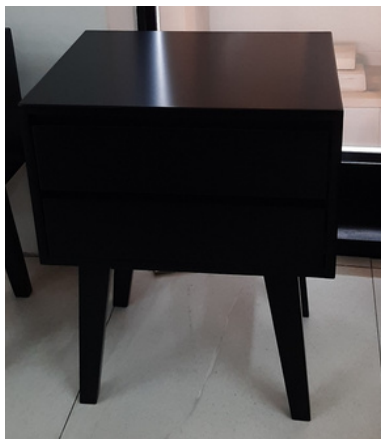

chdt2 Charlie Contemporary Table 1800 x 900 x 750 H SA Pine Timber, Chestnut Finish
R 5,690

tdt2 Laila Tapered Tables with Rounded Corners 2100 x 1000 x 750 H SA Pine Timber Mocha Finish Table
Top, Whitewash Legs
-R5,990

x2 Custom (selt4) Selena Steel Table

2400 x 970 x 760 H
Blackwood Timber, Clear Finish
R 11,990

2400 x 1000 x 780 H
60mm Oak Veneer Top, Clear Finish
R 13,990 **Less 40% - R 8,394**

tbst2 x2 Naomi Side Table with 3 Drawers
450 x 350 x 650 H
Blackwood Timber, Clear Finish
R 3,590 each

Laila Side Table with 2 Drawers
650 x 400 x 670 H
SA Pine Timber, Chestnut Finish
R 2,990

coost2 2 x Cooper Side Tables with 2 Drawers
 500 x 400 x 650 H
 MDF Satin Black Finish
 R3, 490 each
 Less 20% - R 2,792 each

coost2 x1 Cooper Side Tables with 2 Drawers
 500 x 400 x 650 H
 SA Pine Timber, Chestnut Finish
 R2,790 each

x1 Custom Laila Side Table with Open Shelf
 500 x 400 x 670 H
 Blackwood Timber, Clear Finish
 R3,190 (Email for pictures)
 Less 20% - R 2,552