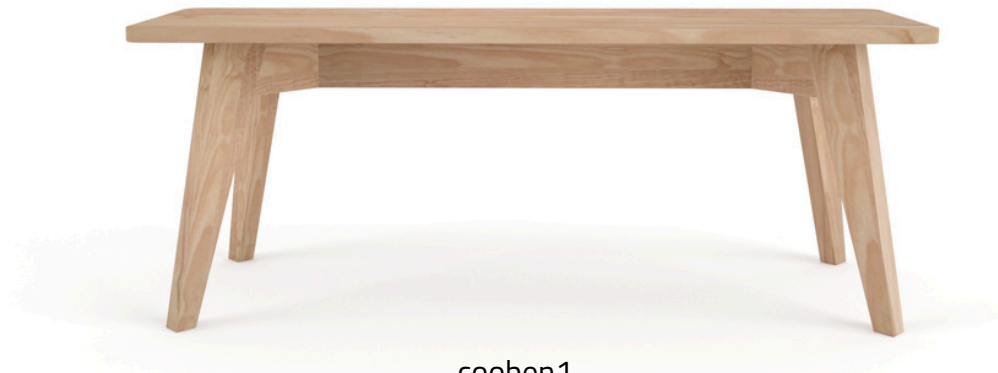

x1 consh2 Contemporary Shelves 1900 H x 1200 W x 290 D , SA Pine Timber, Chestnut Finish- R4,990 each

cooben2

x1 Cooper Bench-1500 x 350 x 450 H Oak Timber, Clear Finish - R3,190

x1 Cooper Bench 1500 x 350 x 450 H SA Pine Timber, Clear Finish - R 1,790

Marley Steel Bench 1400 x 350 x 450 H Ash Timber, Original Chestnut Finish- R3,490

cooben1

x1 Cooper Bench 1200 x 350 x 450 H SA Pine Timber, Chestnut Finish - R 1,690

x1 coost2 Cooper Side Tables with 2 Drawers